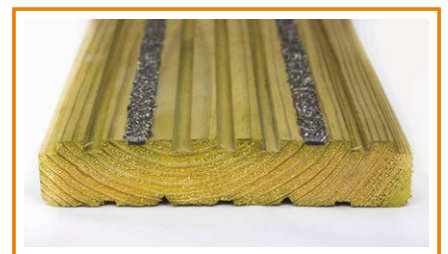

# GRIPSUREPRO

GripsurePro is our most popular range of commercial non-slip decking boards and the ultimate performer for all types of projects. We have a non-slip solution for every application, from large public decking areas to ramps, bridges and boardwalks.

Our timber is high quality Scandinavian Redwood Vths, hand selected for the ultimate finish, and FSC certified (No TT-CoC 003864). Our boards are independently tested for slip resistance to BS7976 and achieved results in excess of 90 PTV (using the pendulum tester), classifying them as “extremely low potential for slip”.

## GRIPSURE PRO - CONTEMPORARY

Create a deck with clean lines and minimum fuss that looks modern and functional. Pro Contemporary is a plain deck board with two non slip white aggregate inserts.