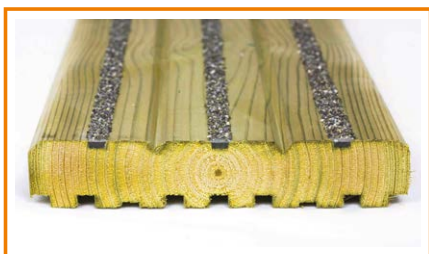

# GRIPSUREPRO

GripsurePro is our most popular range of commercial non-slip decking boards and the ultimate performer for all types of projects. We have a non-slip solution for every application, from large public decking areas to ramps, bridges and boardwalks.

Our timber is high quality Scandinavian Redwood Vths, hand selected for the ultimate finish, and FSC certified (No TT-CoC 003864). Our boards are independently tested for slip resistance to BS7976 and achieved results in excess of 90 PTV (using the pendulum tester), classifying them as “extremely low potential for slip”.

## GRIPSURE PRO - CONTEMPORARY

Create a deck with clean lines and minimum fuss that looks modern and functional. Pro Contemporary is a plain deck board with two non slip white aggregate inserts.

## GRIPSURE PRO - CASTELLATED

A traditional deck profile with deeper grooves to aid drainage. With 2 anti-slip inserts for an excellent slip resistant finish.